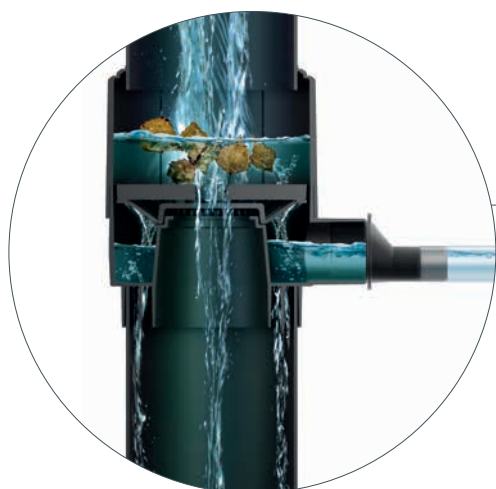

Connection Gutter Filter