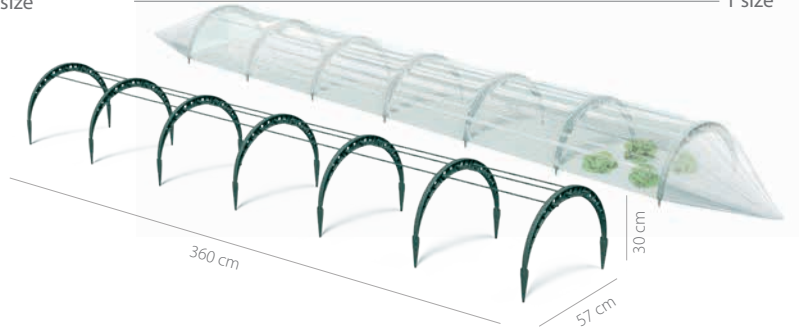

new

Floo Tunnels

	mm	mm	mm	pcs	pcs	pcs
IFLT1	-	-	-	-	-	-
G851						

1 size

new

Floo Tunnels

	mm	mm	mm	pcs	pcs	pcs
IFLT2	-	-	-	-	-	-
G851						

1 size

Combioliq

	mm	mm	mm	pcs	pcs	pcs
IBFT25	296	425	25	1 kpl	44	
IBFT55	380	590	55	1 kpl	18	
S411						

2 sizes