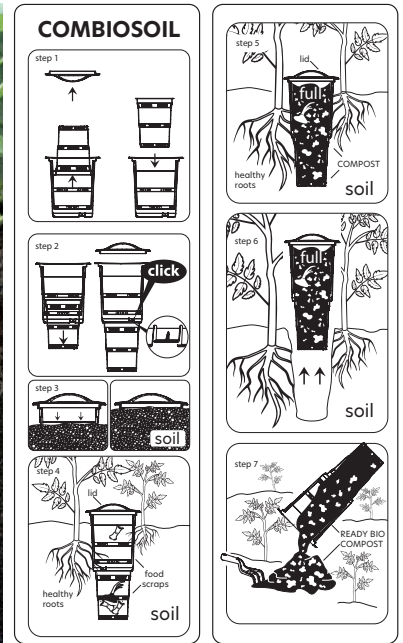

Underground mini-compost bin

for turning organic matter into a natural fertiliser

Combiosoil

mm	mm	mm	mm	pcs	pcs
IKUGL	250	530	11	3	108
S411					

1 sizes

new

Tubo

mm	mm	mm	mm	pcs	pcs	pcs
IKT2	272	128	246	2,0	-	-

- S449
- 443U
- 2411U
- 4985U
- 446U
- S433
- 117U

1 size

Jug

mm	mm	mm	mm	pcs	pcs	pcs
IKJ2	240	120	200	1,8	4	20

- S449
- 443U
- 4985U
- 2411U
- 446U
- S433

1 size

new

Ibis

mm	mm	mm	mm	pcs	pcs	pcs
IKI2	255	127	236	2,0	-	-

- S449
- 443U
- 446U
- 2411U
- S433

1 size

Spry

mm	mm	mm	pcs	pcs
ISO06	100	215	0,6	20
ISO12	120	245	1,2	10

- 623U
- S433

2 sizes