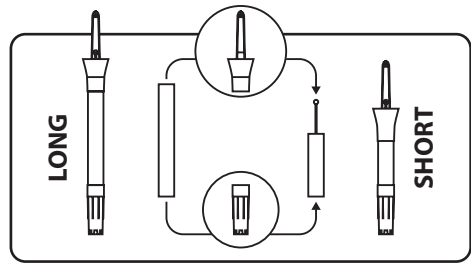

Watering System

universal short and long irrigation system

Watering System Round

	mm	mm	mm	pcs	pcs
WR1	170	42	170	1	1200
WR2	170	42	170	1	1200
WR3	212	50	212	1	672
WR4	252	59	252	1	399
WR5	277	59	277	1	320
WR6	317	57	317	1	257
WR7	340	59	340	1	216
WR8	415	62	415	1	140

S411

8 sizes