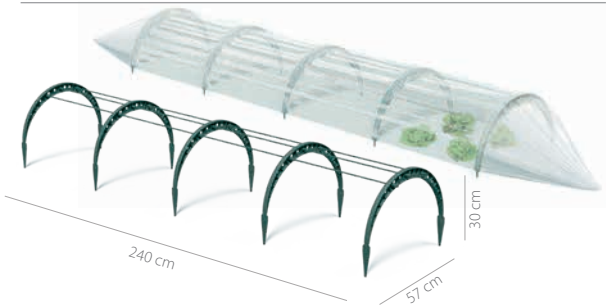

new

Floo Tunnels

	mm	mm	mm	pcs	pcs	pcs
IFLT1	-	-	-	-	-	-
G851						

1 size

new

Floo Tunnels

	mm	mm	mm	pcs	pcs	pcs
IFLT2	-	-	-	-	-	-
G851						

1 size

Combioliq

	mm	mm	mm	pcs	pcs	pcs
IBFT25	296	425	25	1 kpl	44	
IBFT55	380	590	55	1 kpl	18	
S411						

2 sizes