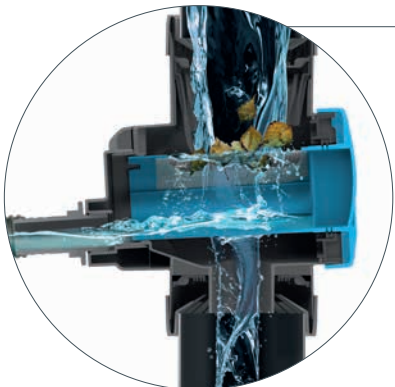

A valve fitted with a mesh filter, engineered to remove impurities within an internal basket.

Threaded valve - Designed for rainwater collectors without the need for gutter disassembly.

Rainwater harvesting kit from the gutter equipped with a basket filter and an additional valve for winter mode switching (on-off)

Rainwater downpipe filter
Efficient rainwater scoop, mounted directly on the downpipe, it filters and redirects water to the tank.