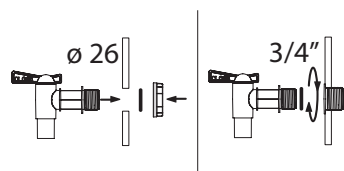

## ICANSET 1

ICANS1 315 50 280 1 12 288

Connection Set No. 1

The connection is suitable for ARVĚS products.  
The connection is suitable for Waterform products.