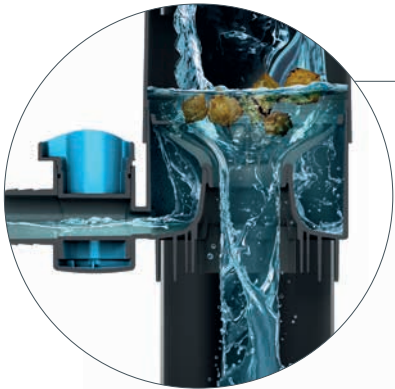

Rain collector with tap