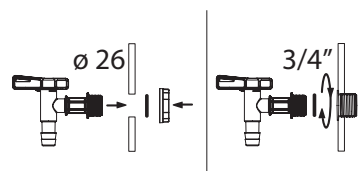

## ICANSET 1

ICANS1 315 50 280 1 12 288

Connection Set No. 1

The connection is suitable for ARVĚS products.  
The connection is suitable for Waterform products.