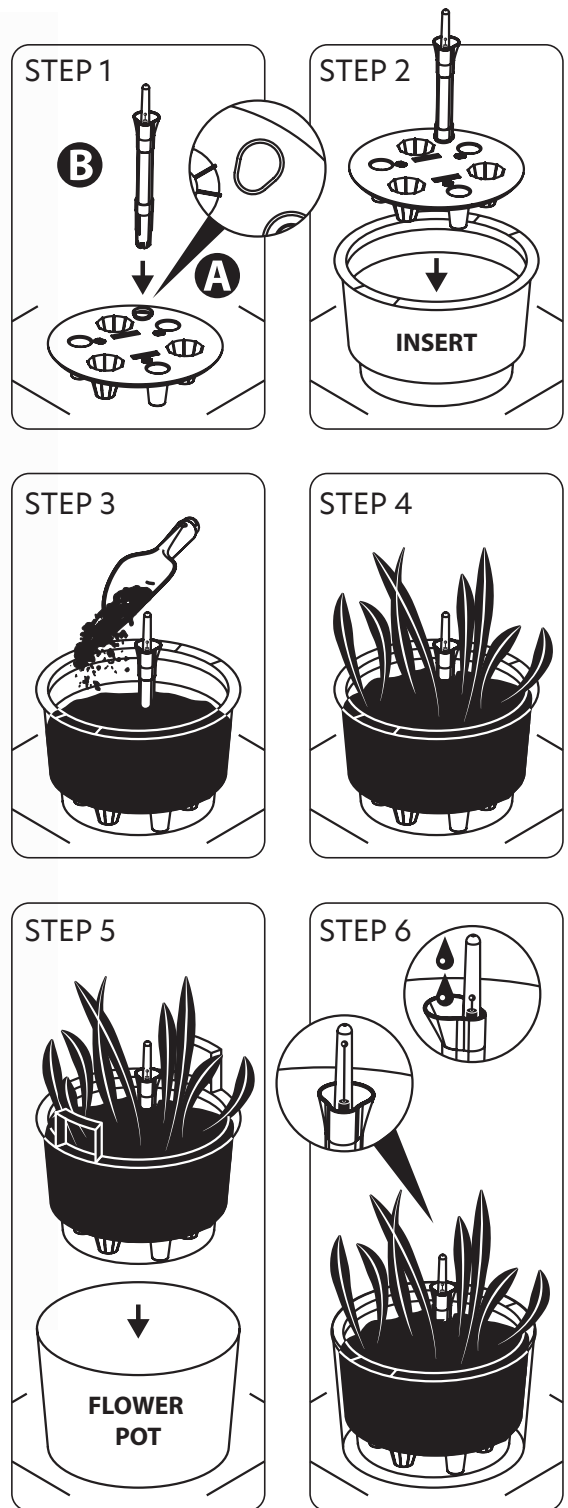

option create
your own set

Irrigation
system
for
flowerpots