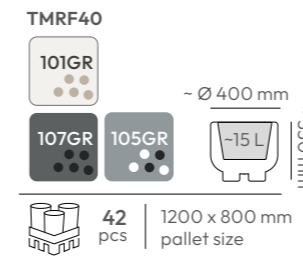

MOLTA round foot