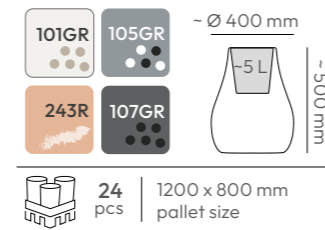

EVOLIA slim

TEVS40

ETHICK