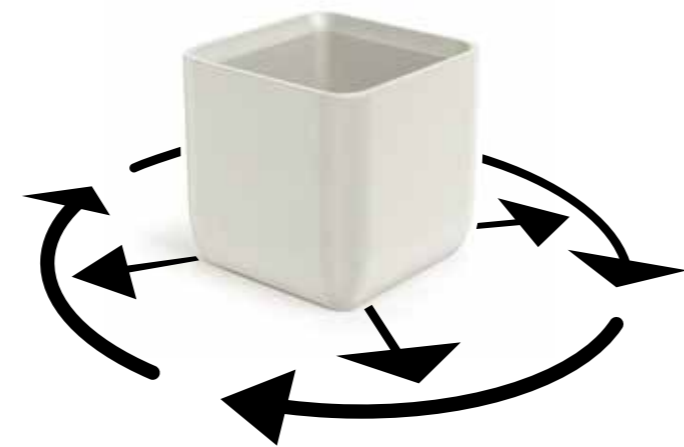

462GR granite graphite

463GR black granite

Set of wheels for flower pots

Convenient wheeled system for easy mobility.

Movement of heavy pots and a full, smooth 360° rotation.

quick&easy

over 90 countries worldwide

Universal caster wheels for Prosperplast and Ethick pots, available in sets of 4 or 6, provide easy assembly with a click-lock mechanism. These wheels offer convenient pot mobility without the need for lifting. The maximum load capacity is 20 kg for a set of 4 wheels and 30 kg for a set of 6 wheels.