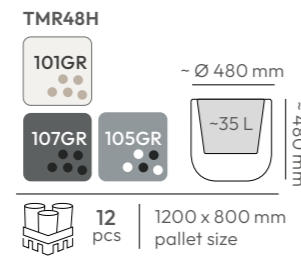

MOLTA round high