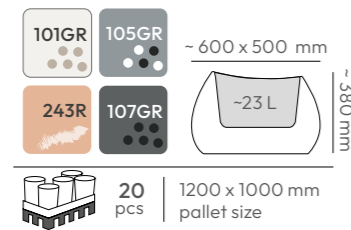

EVOLIA

TEV60