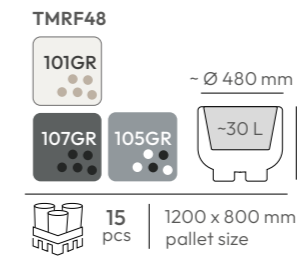

MOLTA collection

ETHICK