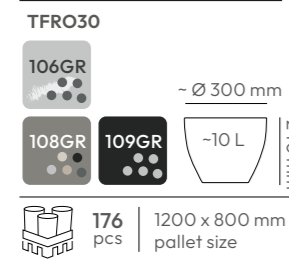

FERO collection

FERO round

ETHICK