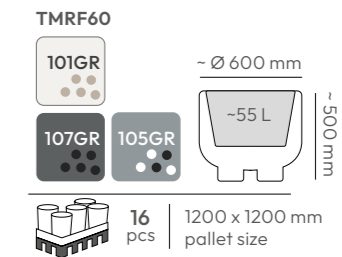

ETHICK

MOLTA collection

Accessories Recommended:
set of wheels for flower pots
(p. 84)

MOLTA case

TMC80

101GR
107GR 105GR

~ 800 x 380 mm
~ 370 mm

~ 57 L