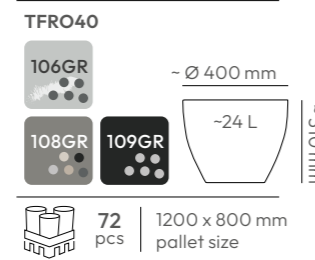

FERO collection

FERO round

ETHICK